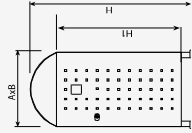

Papelera | Corbeille | Litter Bin

Dara

PA694SMO • 95L

By Joaquim Carandell