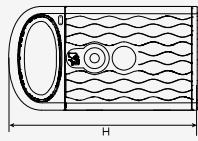

Papelera | Corbeille | Litter Bin

Eterna

PA661 • 80L

FR

En polyéthylène haute. Finition rugueuse et coloris forgé noir. Cendrier en acier inoxydable. Autres couleurs disponibles sur demande.