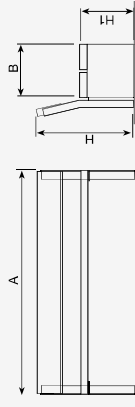

Banco | Banc | Bench

Gavarres

UM311R

By Martf Franch

A: 1850mm B: 575mm H: 810mm H1: 500mm