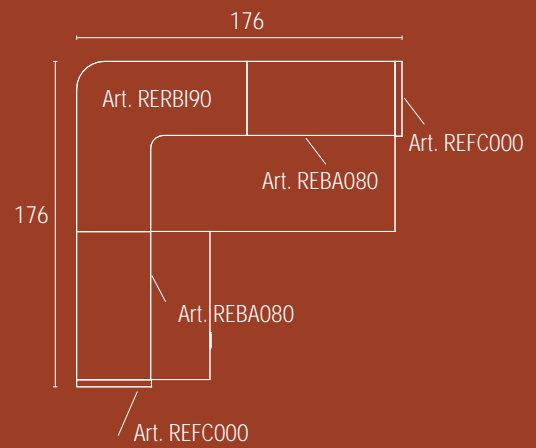

RECEPTION CON ANGOLO INTERNO PER MOBILI
RECEPTION WITH INTERNAL ANGLE FOR WALL UNITS

RECEPTION CON ANGOLO INTERNO PER SCRIVANIE
RECEPTION WITH INTERNAL ANGLE FOR DESKS