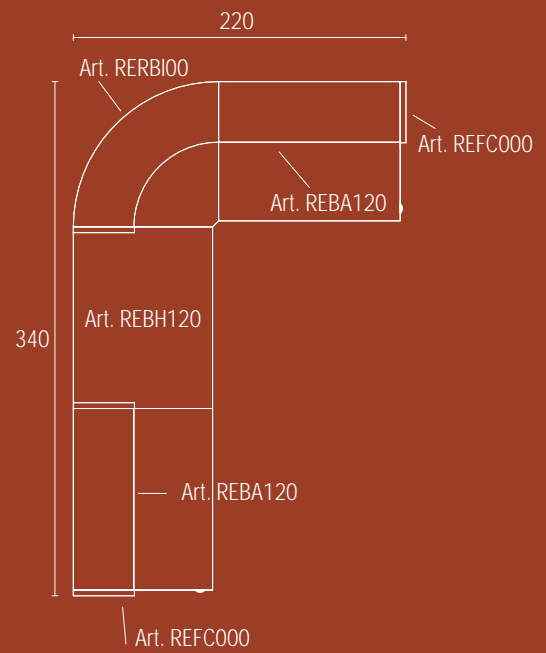

RECEPTION CON ANGOLO INTERNO PER MOBILI
RECEPTION WITH INTERNAL ANGLE FOR WALL UNITS

RECEPTION CON ANGOLO INTERNO PER SCRIVANIE
RECEPTION WITH INTERNAL ANGLE FOR DESKS

80-100-120-140-160-180
x40x112

86-129-172-215
x40x112

96x96x112

82x82x112

96x96x112

96x96x112

82x82x112

96x96x112

92x92x112

40x112