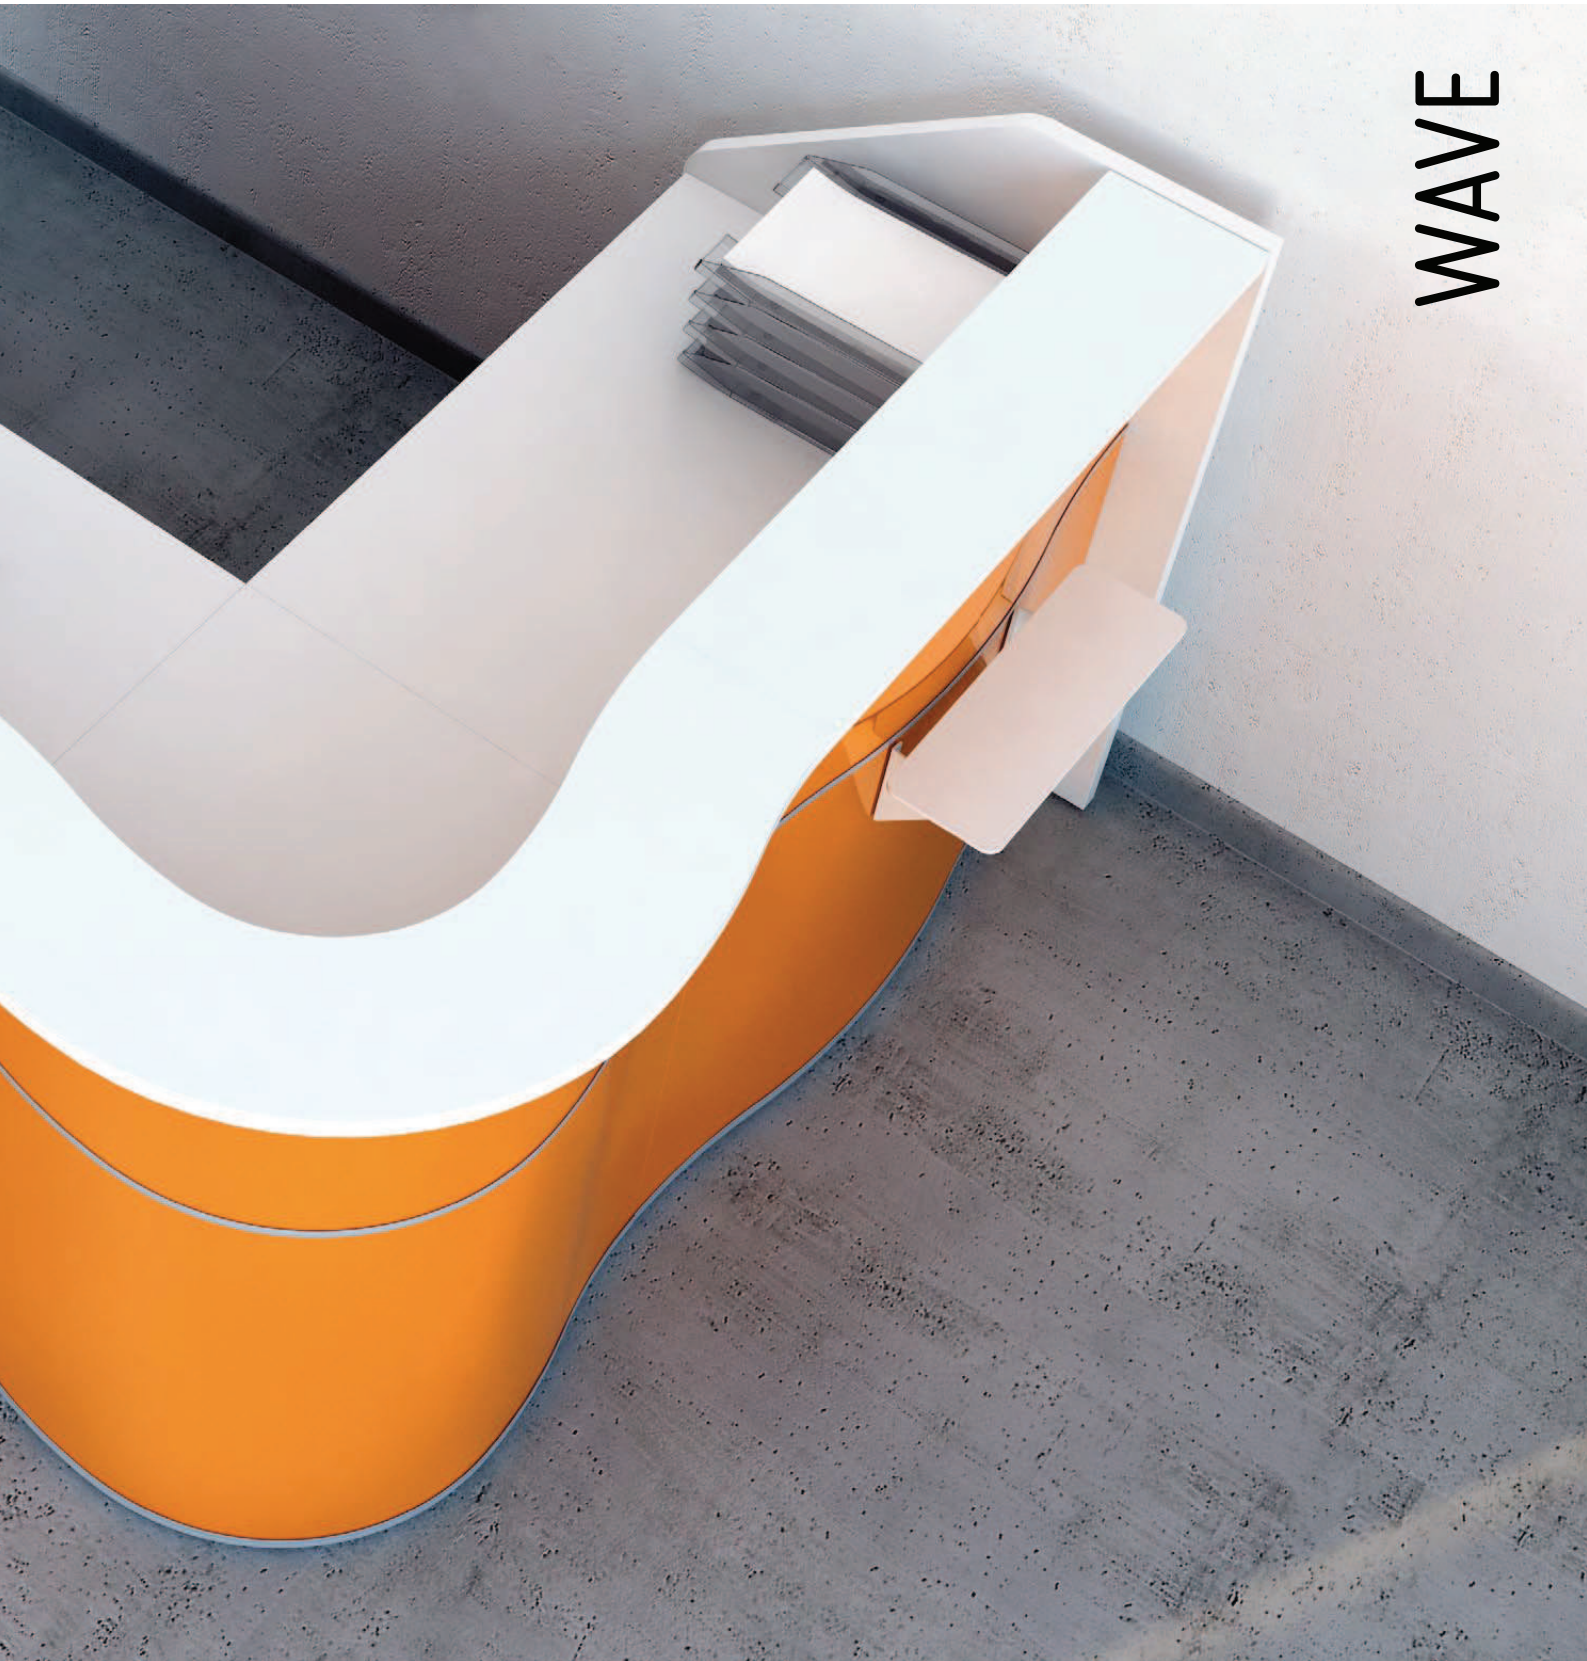

WAVE

LUV40P + 2xLUV09

1792 mm / 70 5/8"

2780 mm / 109 1/2"

74 - HIGH GLOSS
ORANGE

67 - WHITE PASTEL