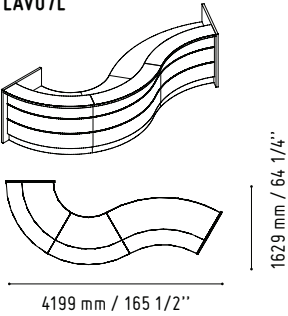

Due to a wide range of available elements the shape of the Valde reception desk can be configured in various forms — from a circle through an arch to angular and simple blocks. It allows to arrange even small reception rooms without any problems.

LAV07L