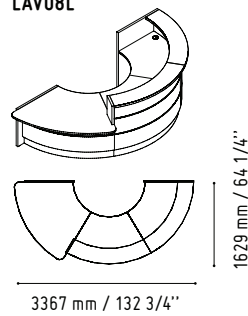

- WHITE GLOSS

LAV08L