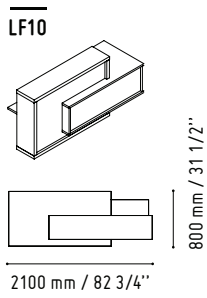

FORO

Unique, cubist shape of the reception desk makes the character of the room very expressive. Two overlapping rectangles available in four color variants — white, green, red and orange create the front of the counter. Glitter of the frontal parts contrasts with the matt body and the desk top which can be white or chestnut. Not so big body of Foro is extremely capacious and offers enough space for essential devices and stationery.

- 34 - CHESTNUT
- 73 - HIGH GLOSS WHITE