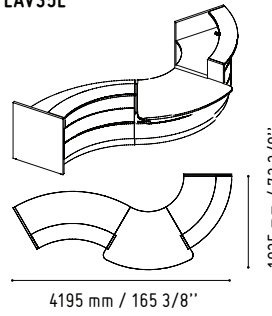

LAV35L

- 34 - CHESTNUT
- 148 - HIGH GLOSS GREY
- 26 - ALUMINUM SATINATO