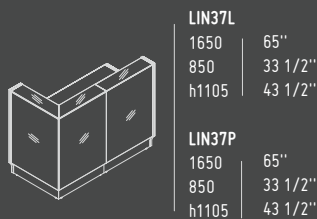

LINEA

AVAILABLE COLOURS

08 - BLACK

26 - ALUMINIUM
SATINATO

67 - WHITE
PASTEL

124 - SILVER
GLASS

134 - DARK
TURQUOISE GLASS

135 - YELLOW
GLASS

136 - FUCHSIA
GLASS

116 - BLACK
GLASS

117 - WHITE
GLASS