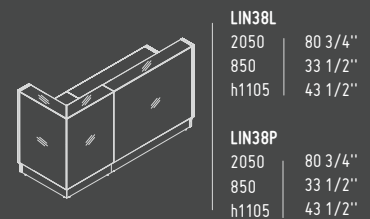

LINEA

AVAILABLE COLOURS

08 - BLACK

26 - ALUMINIUM
SATINATO

67 - WHITE
PASTEL

124 - SILVER
GLASS

134 - DARK
TURQUOISE GLASS

135 - YELLOW
GLASS

136 - FUCHSIA
GLASS

116 - BLACK
GLASS

117 - WHITE
GLASS