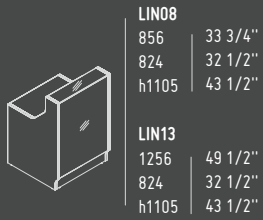

LINEA

AVAILABLE COLOURS

08 - BLACK

26 - ALUMINIUM
SATINATO

67 - WHITE
PASTEL

124 - SILVER
GLASS

134 - DARK
TURQUOISE GLASS

135 - YELLOW
GLASS

136 - FUCHSIA
GLASS

116 - BLACK
GLASS

117 - WHITE
GLASS