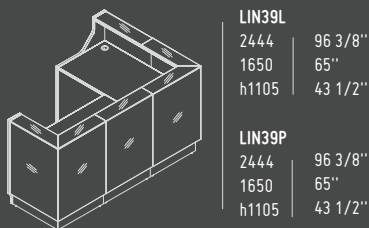

LINEA

AVAILABLE COLOURS

08 - BLACK

26 - ALUMINIUM
SATINATO

67 - WHITE
PASTEL

124 - SILVER
GLASS

134 - DARK
TURQUOISE GLASS

135 - YELLOW
GLASS

136 - FUCHSIA
GLASS

116 - BLACK
GLASS

117 - WHITE
GLASS