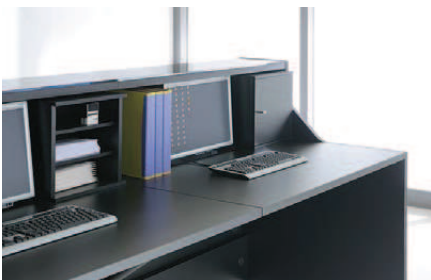

LINEA

- 116 - BLACK GLASS
- 08 - BLACK

- 08 - BLACK TAMBOUR
- 08 - BLACK

- CUZ2A - VIOLET
- CUZ12 - GREY

- BLACK GLOSS