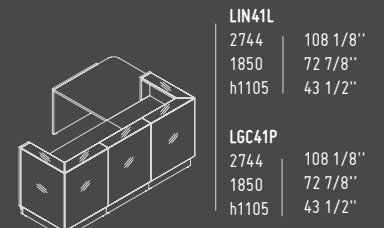

LINEA

AVAILABLE COLOURS

08 - BLACK

26 - ALUMINIUM
SATINATO

67 - WHITE
PASTEL

124 - SILVER
GLASS

134 - DARK
TURQUOISE GLASS

135 - YELLOW
GLASS

136 - FUCHSIA
GLASS

116 - BLACK
GLASS

117 - WHITE
GLASS