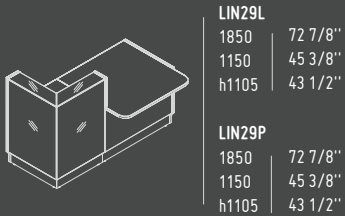

LINEA

AVAILABLE COLOURS

08 - BLACK

26 - ALUMINIUM
SATINATO

67 - WHITE
PASTEL

124 - SILVER
GLASS

134 - DARK
TURQUOISE GLASS

135 - YELLOW
GLASS

136 - FUCHSIA
GLASS

116 - BLACK
GLASS

117 - WHITE
GLASS