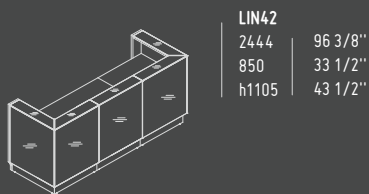

LINEA

AVAILABLE COLOURS

08 - BLACK

26 - ALUMINIUM
SATINATO

67 - WHITE
PASTEL

124 - SILVER
GLASS

134 - DARK
TURQUOISE GLASS

135 - YELLOW
GLASS

136 - FUCHSIA
GLASS

116 - BLACK
GLASS

117 - WHITE
GLASS