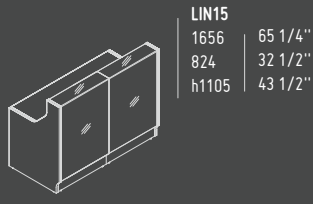

LINEA

AVAILABLE COLOURS

08 - BLACK

26 - ALUMINIUM
SATINATO

67 - WHITE
PASTEL

124 - SILVER
GLASS

134 - DARK
TURQUOISE GLASS

135 - YELLOW
GLASS

136 - FUCHSIA
GLASS

116 - BLACK
GLASS

117 - WHITE
GLASS