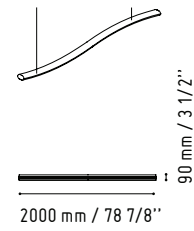

VALDE

- 34 - CHESTNUT
- 148 - HIGH GLOSS GREY
- 26 - ALUMINUM SATINATO

- WHITE GLOSS

- 31 - CANADIAN OAK
- 73 - HIGH GLOSS WHITE
- 67 - WHITE PASTEL

Ø 800 mm / 31 1/2"