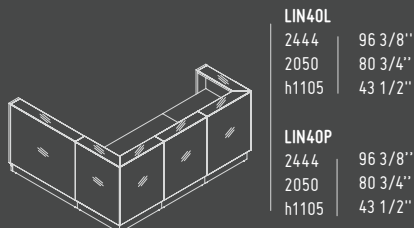

LINEA

AVAILABLE COLOURS

08 - BLACK

26 - ALUMINIUM
SATINATO

67 - WHITE
PASTEL

124 - SILVER
GLASS

134 - DARK
TURQUOISE GLASS

135 - YELLOW
GLASS

136 - FUCHSIA
GLASS

116 - BLACK
GLASS

117 - WHITE
GLASS