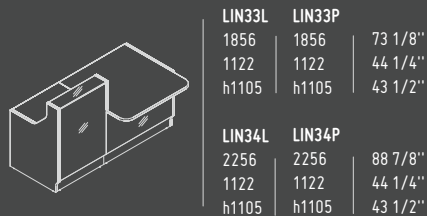

LINEA

AVAILABLE COLOURS

08 - BLACK

26 - ALUMINIUM
SATINATO

67 - WHITE
PASTEL

124 - SILVER
GLASS

134 - DARK
TURQUOISE GLASS

135 - YELLOW
GLASS

136 - FUCHSIA
GLASS

116 - BLACK
GLASS

117 - WHITE
GLASS