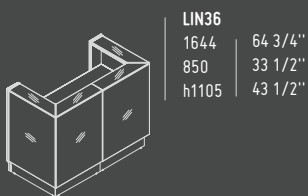

LINEA

AVAILABLE COLOURS

08 - BLACK

26 - ALUMINIUM
SATINATO

67 - WHITE
PASTEL

124 - SILVER
GLASS

134 - DARK
TURQUOISE GLASS

135 - YELLOW
GLASS

136 - FUCHSIA
GLASS

116 - BLACK
GLASS

117 - WHITE
GLASS