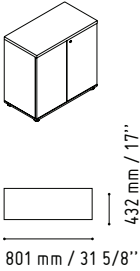

A2104HZ

- 148 - HIGH GLOSS GREY
- 67 - WHITE PASTEL