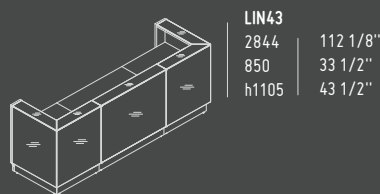

LINEA

AVAILABLE COLOURS

08 - BLACK

26 - ALUMINIUM
SATINATO

67 - WHITE
PASTEL

124 - SILVER
GLASS

134 - DARK
TURQUOISE GLASS

135 - YELLOW
GLASS

136 - FUCHSIA
GLASS

116 - BLACK
GLASS

117 - WHITE
GLASS