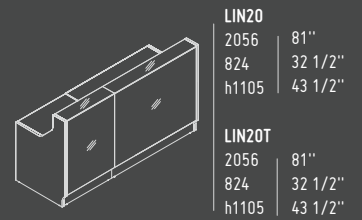

LINEA

AVAILABLE COLOURS

08 - BLACK

26 - ALUMINIUM
SATINATO

67 - WHITE
PASTEL

124 - SILVER
GLASS

134 - DARK
TURQUOISE GLASS

135 - YELLOW
GLASS

136 - FUCHSIA
GLASS

116 - BLACK
GLASS

117 - WHITE
GLASS