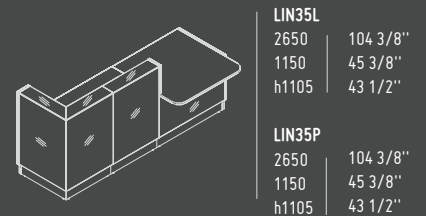

LINEA

AVAILABLE COLOURS

08 - BLACK

26 - ALUMINIUM
SATINATO

67 - WHITE
PASTEL

124 - SILVER
GLASS

134 - DARK
TURQUOISE GLASS

135 - YELLOW
GLASS

136 - FUCHSIA
GLASS

116 - BLACK
GLASS

117 - WHITE
GLASS