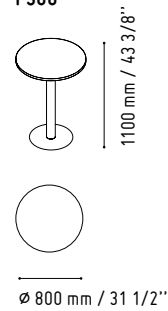

- 31 - CANADIAN OAK
- 73 - HIGH GLOSS WHITE
- 67 - WHITE PASTEL

PS80