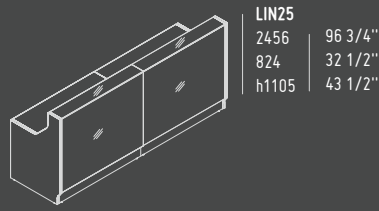

LINEA

AVAILABLE COLOURS

08 - BLACK

26 - ALUMINIUM
SATINATO

67 - WHITE
PASTEL

124 - SILVER
GLASS

134 - DARK
TURQUOISE GLASS

135 - YELLOW
GLASS

136 - FUCHSIA
GLASS

116 - BLACK
GLASS

117 - WHITE
GLASS