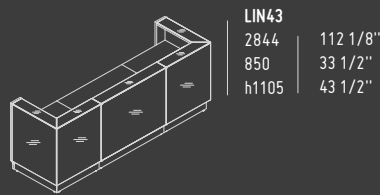

LINEA

AVAILABLE COLOURS

08 - BLACK

26 - ALUMINIUM
SATINATO

67 - WHITE
PASTEL

124 - SILVER
GLASS

134 - DARK
TURQUOISE GLASS

135 - YELLOW
GLASS

136 - FUCHSIA
GLASS

116 - BLACK
GLASS

117 - WHITE
GLASS