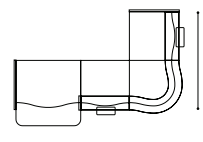

2780 mm / 109 1/2"

74 - HIGH GLOSS
ORANGE

67 - WHITE PASTEL