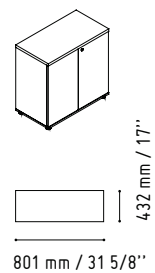

A2104HZ

- 124 - SILVER GLASS
- 26 - ALUMINIUM SATINATO

- 148 - HIGH GLOSS GREY
- 67 - WHITE PASTEL