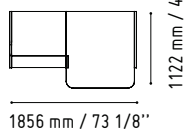

LINEA

LIN33L

135 - YELLOW GLAS

26 - ALUMINIUM SATINATO

INDYWIDUAL

CUZ12 - GREY

CUZ12 - GREY

WHITE GLOSS