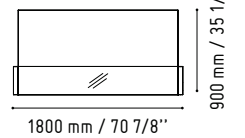

Opposites attract.

Arctic summer - ice flow warmed up with the glow - tube lighting.
The fancy design of this reception desk is intended for people with imagination,
who appreciate elegance and dislike monotony.

LAS18