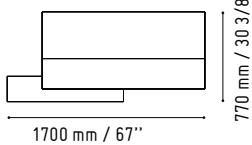

RGBW LED

ORGANIC

LOG12PG

67 - WHITE PASTEL

117 - WHITE GLASS
67 - WHITE PASTEL

CUZ1L - GREEN
CUZ12 - GREY

WHITE GLOSS