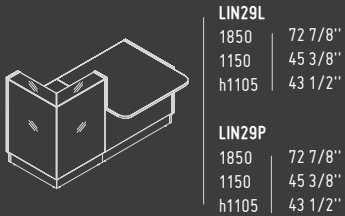

LINEA

AVAILABLE COLOURS

08 - BLACK

26 - ALUMINIUM
SATINATO

67 - WHITE
PASTEL

124 - SILVER
GLASS

134 - DARK
TURQUOISE GLASS

135 - YELLOW
GLASS

136 - FUCHSIA
GLASS

116 - BLACK
GLASS

117 - WHITE
GLASS