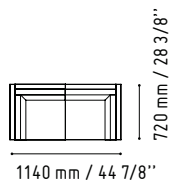

135 - YELLOW GLAS

26 - ALUMINIUM SATINATO

MM-2WP