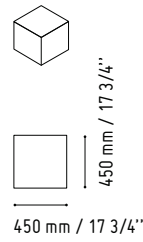

LINEA

MM-PM

- 136 - FUCHSIA GLASS
- 26 - ALUMINIUM SATINATO

- 30 - WHITE TAMBOUR
- 67 - WHITE PASTEL

- INDYWIDUAL
- CUZ12 - GREY

- CUZ12 - GREY