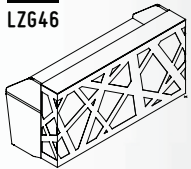

The reception desk with its original form should be enough to arrange every reception hall. It is very effective in dark rooms where it is lightened from the inside and fulfills a role of a spectacular halogen. White, metal openwork wreathing subtly round the body and contrasting with the highlighted interior is a very characteristic element of the reception desk. Beautiful frontal part of the counter hides ergonomic interior with a wide desk top which allows to organize work at the reception desk without any problems.

LZ646