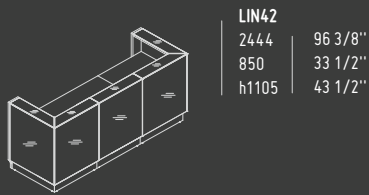

LINEA

AVAILABLE COLOURS

08 - BLACK

26 - ALUMINIUM
SATINATO

67 - WHITE
PASTEL

124 - SILVER
GLASS

134 - DARK
TURQUOISE GLASS

135 - YELLOW
GLASS

136 - FUCHSIA
GLASS

116 - BLACK
GLASS

117 - WHITE
GLASS