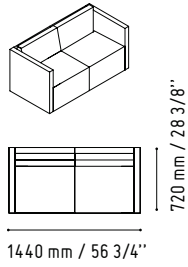

LINEA

MM-2N

- 136 - FUCHSIA GLASS
- 26 - ALUMINIUM SATINATO

- 30 - WHITE TAMBOUR
- 67 - WHITE PASTEL

- INDYWIDUAL
- CUZ12 - GREY

- CUZ12 - GREY