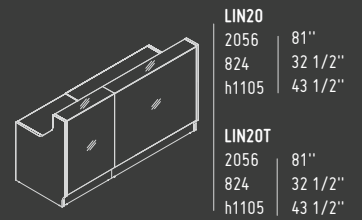

LINEA

AVAILABLE COLOURS

08 - BLACK

26 - ALUMINIUM
SATINATO

67 - WHITE
PASTEL

124 - SILVER
GLASS

134 - DARK
TURQUOISE GLASS

135 - YELLOW
GLASS

136 - FUCHSIA
GLASS

116 - BLACK
GLASS

117 - WHITE
GLASS