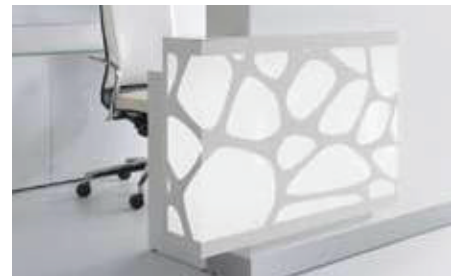

20-29

ORGANIC

30-33