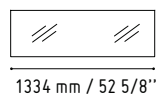

# ARCTIC SUMMER

RGBW LED

MM-3WP

720 mm / 28 3/8"

2090 mm / 82 3/8"

IM21S

432 mm / 17"

1334 mm / 52 5/8"