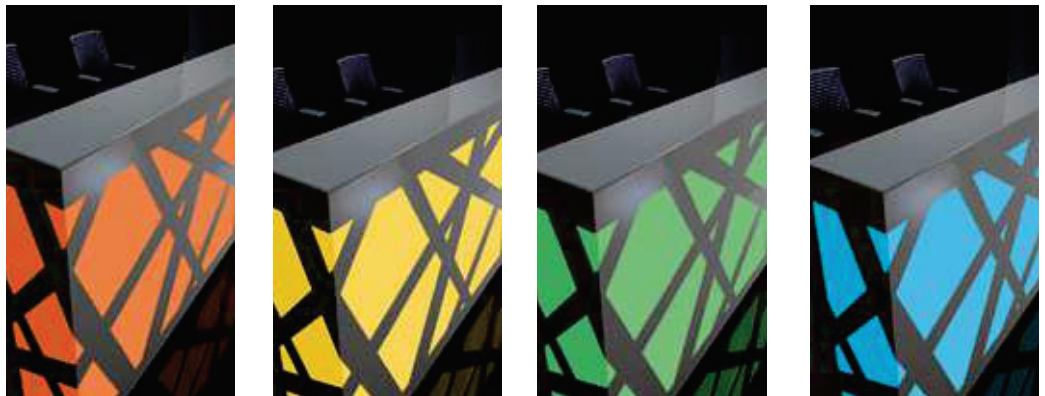

REMOTE CONTROL

RGBW LED lighting steered with a remote control allows to regulate the intensity and the color of light automatically. Pressing one button changes the color of the reception desk and allows to light the counter in accordance with the selected program with monotonous or pulsating rhythmical colors.

LZ646

880 mm / 34 5/8"

2200 mm / 86 3/4"

67 - WHITE PASTEL