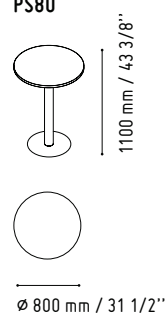

- 31 - CANADIAN OAK
- 73 - HIGH GLOSS WHITE
- 67 - WHITE PASTEL

PS80