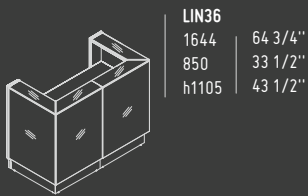

LINEA

AVAILABLE COLOURS

08 - BLACK

26 - ALUMINIUM
SATINATO

67 - WHITE
PASTEL

124 - SILVER
GLASS

134 - DARK
TURQUOISE GLASS

135 - YELLOW
GLASS

136 - FUCHSIA
GLASS

116 - BLACK
GLASS

117 - WHITE
GLASS