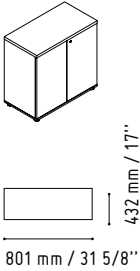

Due to a wide range of available elements the shape of the Valde reception desk can be configured in various forms — from a circle through an arch to angular and simple blocks. It allows to arrange even small reception rooms without any problems.

A2104HZ

- 127 - HIGH GLOSS FUCHSIA
- 73 - HIGH GLOSS WHITE
- 67 - WHITE PASTEL

- 148 - HIGH GLOSS GREY
- 67 - WHITE PASTEL