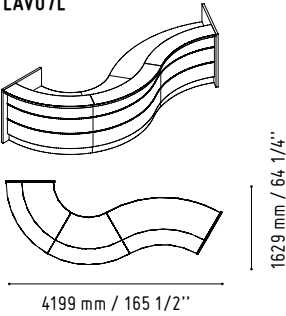

Due to a wide range of available elements the shape of the Valde reception desk can be configured in various forms — from a circle through an arch to angular and simple blocks. It allows to arrange even small reception rooms without any problems.

LAV07L