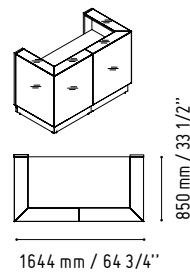

It is detail that makes a good design.
Little elements adding character and the quality of materials they are made of. Front and top elements are made of glass, while the corners are decorated with noble stainless steel.

LIN36

A2104HZ

- 124 - SILVER GLASS
- 26 - ALUMINIUM SATINATO

- 148 - HIGH GLOSS GREY
- 67 - WHITE PASTEL