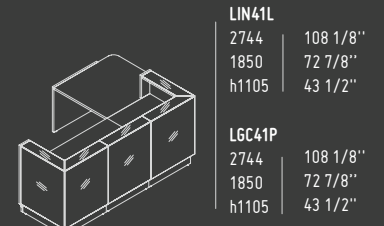

LINEA

AVAILABLE COLOURS

08 - BLACK

26 - ALUMINIUM
SATINATO

67 - WHITE
PASTEL

124 - SILVER
GLASS

134 - DARK
TURQUOISE GLASS

135 - YELLOW
GLASS

136 - FUCHSIA
GLASS

116 - BLACK
GLASS

117 - WHITE
GLASS