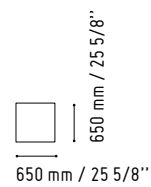

INDYWIDUAL

CUZ12 - GREY

MM-PU