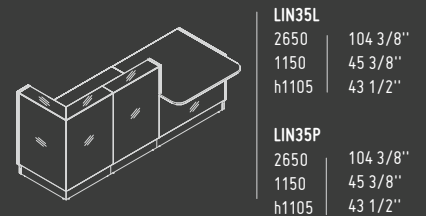

LINEA

AVAILABLE COLOURS

08 - BLACK

26 - ALUMINIUM
SATINATO

67 - WHITE
PASTEL

124 - SILVER
GLASS

134 - DARK
TURQUOISE GLASS

135 - YELLOW
GLASS

136 - FUCHSIA
GLASS

116 - BLACK
GLASS

117 - WHITE
GLASS