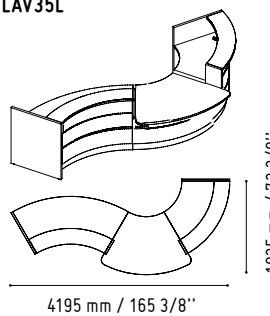

LAV35L

- 34 - CHESTNUT
- 148 - HIGH GLOSS GREY
- 26 - ALUMINUM SATINATO