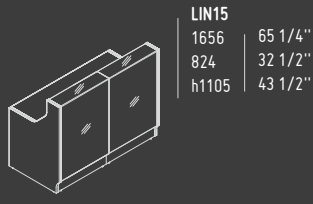

LINEA

AVAILABLE COLOURS

08 - BLACK

26 - ALUMINIUM
SATINATO

67 - WHITE
PASTEL

124 - SILVER
GLASS

134 - DARK
TURQUOISE GLASS

135 - YELLOW
GLASS

136 - FUCHSIA
GLASS

116 - BLACK
GLASS

117 - WHITE
GLASS