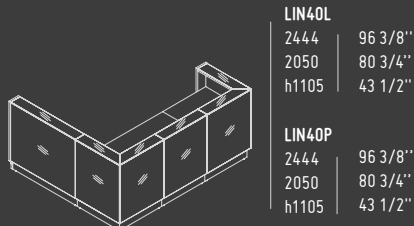

LINEA

AVAILABLE COLOURS

08 - BLACK

26 - ALUMINIUM
SATINATO

67 - WHITE
PASTEL

124 - SILVER
GLASS

134 - DARK
TURQUOISE GLASS

135 - YELLOW
GLASS

136 - FUCHSIA
GLASS

116 - BLACK
GLASS

117 - WHITE
GLASS