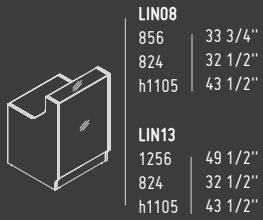

LINEA

AVAILABLE COLOURS

08 - BLACK

26 - ALUMINIUM
SATINATO

67 - WHITE
PASTEL

124 - SILVER
GLASS

134 - DARK
TURQUOISE GLASS

135 - YELLOW
GLASS

136 - FUCHSIA
GLASS

116 - BLACK
GLASS

117 - WHITE
GLASS