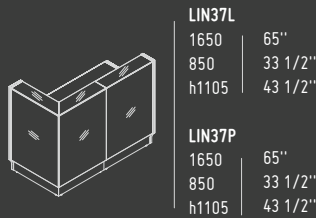

LINEA

AVAILABLE COLOURS

08 - BLACK

26 - ALUMINIUM
SATINATO

67 - WHITE
PASTEL

124 - SILVER
GLASS

134 - DARK
TURQUOISE GLASS

135 - YELLOW
GLASS

136 - FUCHSIA
GLASS

116 - BLACK
GLASS

117 - WHITE
GLASS