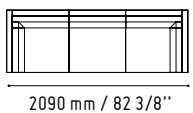

# ARCTIC SUMMER

RGBW LED

MM-3WP

720 mm / 28 3/8"

2090 mm / 82 3/8"

IM21S

432 mm / 17"

1334 mm / 52 5/8"