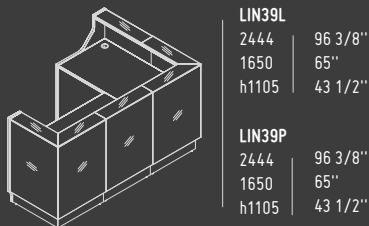

LINEA

AVAILABLE COLOURS

08 - BLACK

26 - ALUMINIUM
SATINATO

67 - WHITE
PASTEL

124 - SILVER
GLASS

134 - DARK
TURQUOISE GLASS

135 - YELLOW
GLASS

136 - FUCHSIA
GLASS

116 - BLACK
GLASS

117 - WHITE
GLASS