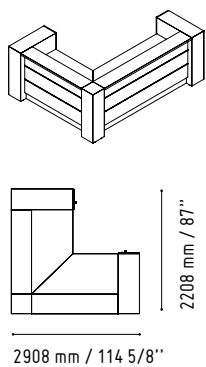

LAV17L

- 81 - HIGH GLOSS BURGUNDY
- 148 - HIGH GLOSS GREY
- 67 - WHITE PASTEL