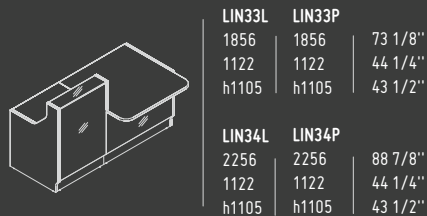

LINEA

AVAILABLE COLOURS

08 - BLACK

26 - ALUMINIUM
SATINATO

67 - WHITE
PASTEL

124 - SILVER
GLASS

134 - DARK
TURQUOISE GLASS

135 - YELLOW
GLASS

136 - FUCHSIA
GLASS

116 - BLACK
GLASS

117 - WHITE
GLASS