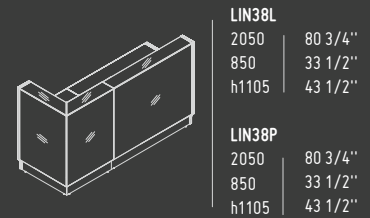

LINEA

AVAILABLE COLOURS

08 - BLACK

26 - ALUMINIUM
SATINATO

67 - WHITE
PASTEL

124 - SILVER
GLASS

134 - DARK
TURQUOISE GLASS

135 - YELLOW
GLASS

136 - FUCHSIA
GLASS

116 - BLACK
GLASS

117 - WHITE
GLASS