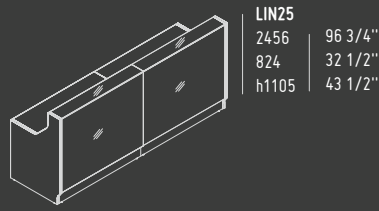

LINEA

AVAILABLE COLOURS

08 - BLACK

26 - ALUMINIUM
SATINATO

67 - WHITE
PASTEL

124 - SILVER
GLASS

134 - DARK
TURQUOISE GLASS

135 - YELLOW
GLASS

136 - FUCHSIA
GLASS

116 - BLACK
GLASS

117 - WHITE
GLASS