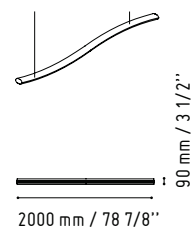

VALDE

- 34 - CHESTNUT
- 148 - HIGH GLOSS GREY
- 26 - ALUMINUM SATINATO

- WHITE GLOSS

- 31 - CANADIAN OAK
- 73 - HIGH GLOSS WHITE
- 67 - WHITE PASTEL